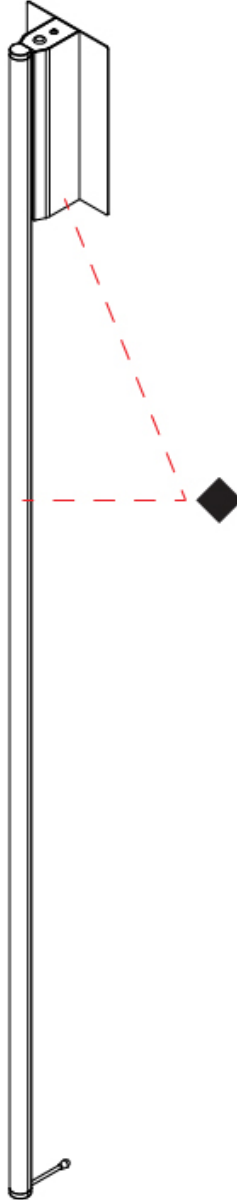

HILOW LINE SURFACE

D83450-

PROJECT	_____
TYPE	_____
SPECIFIER	_____
QUANTITY	_____
DATE	_____

D