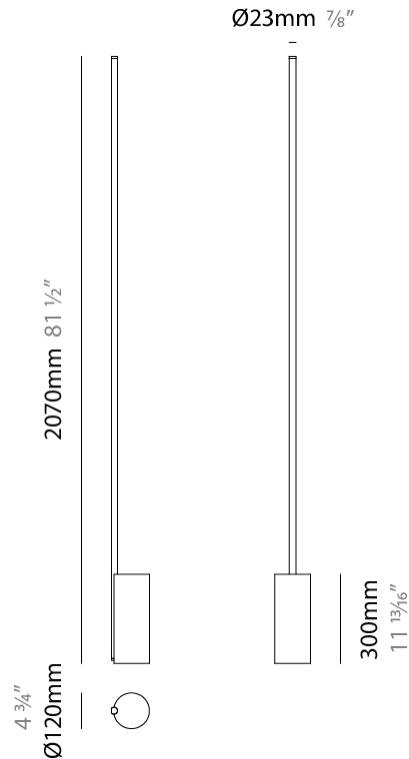

PROJECT	
TYPE	
SPECIFIER	
QUANTITY	
DATE	

HILOW PORTABLE

D84385-

base number   Finish
Options

1. To build a product code in our configurator select the specify button on the base model # product page
2. To build a manual product code on this datasheet choose from the options listed below in blue font and add the suffix to the base model #

GENERAL

Series: Hilow
Brand: Panzeri
Division: Design
Mounting Type: Portable
Mounting Location: Floor

PHYSICAL

Shape: Abstract
Diameter (mm): 120
Diameter (in): 4 3/4
Length (mm): 23
Length (in): 7/8
Height (mm): 2070
Height (in): 81 1/2
Light Distribution: Indirect
Diffuser: Diffused
Fixture Finish: WHI / MBK / BRZ / MBR / TIM
Fixture Material: Aluminum Die Cast

ELECTRICAL

Lamp Type: LED
Input Wattage (W): 39
Dimming: Non-Dimmable
Driver Included: Yes
Driver Location: Integrated
Driver Type: Constant Voltage - Universal
Driver Class: Class 2
Input Voltage (V): 120 - 277
Output Voltage (V): 24
Upon Request: Phase Dimming (120 Vac)

LED

Color Temperature (°K): 2700
Max. Delivered Lumen (lm): 2714
Nominal Lumen (lm): 4032
CRI: >90 CRI
Efficiency (%): 67.3
Efficacy (lm/w): 69.59
Lamp Life (hrs): 60000

OPTICAL

Optic°: Diffused

RATINGS AND CERTIFICATIONS

Certified By: Certified for North American Standards
IP rating: IP20