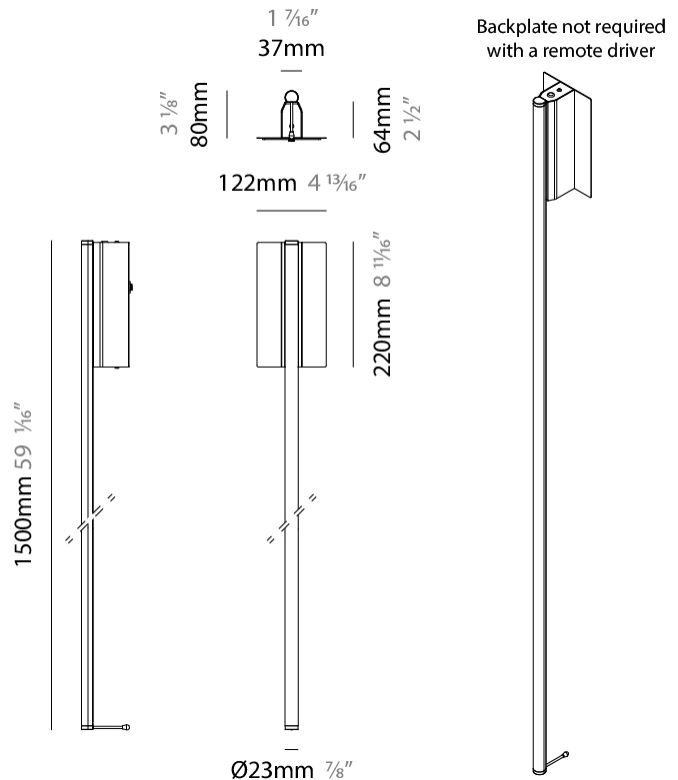

HILOW LINE SURFACE

D83450-

base number   Finish
Options

1. To build a product code in our configurator select the specify button on the base model # product page
2. To build a manual product code on this datasheet choose from the options listed below in blue font and add the suffix to the base model #

GENERAL

Series: Hilow
Subseries: Hilow Line
Brand: Panzeri
Division: Design
Mounting Type: Surface
Mounting Location: Wall
Subcategory: Wall Effect

PHYSICAL

Shape: Abstract
Length (mm): 23
Length (in): 7/8
Height (mm): 1500
Height (in): 59 1/16
Extension (mm): 80
Extension (in): 3 1/8
Light Distribution: Indirect
Diffuser: Diffused
Fixture Finish: WHI / MBK / BRZ / MBR / TIM
Fixture Material: Aluminum Die Cast

ELECTRICAL

Lamp Type: LED
Input Wattage (W): 27
Dimming: Non-Dimming / Phase Dimming (120vac Only)
Driver Included: Yes
Driver Location: Integrated
Driver Type: Constant Voltage - Universal (Non-Dimming)
Driver Class: Class 2
Input Voltage (V): 120 - 277
Output Voltage (V): 24
Upon Request: 0-10V

LED

Number of LEDs: 1
Color Temperature (°K): 2700
Max. Delivered Lumen (lm): 1696
Nominal Lumen (lm): 2520
CRI: >90 CRI
Efficiency (%): 67.3
Efficacy (lm/w): 62.81
Lamp Life (hrs): 60000

OPTICAL

Optic°: Diffused

RATINGS AND CERTIFICATIONS

Certified By: Certified for North American Standards
IP rating: IP20

PROJECT	_____
TYPE	_____
SPECIFIER	_____
QUANTITY	_____
DATE	_____