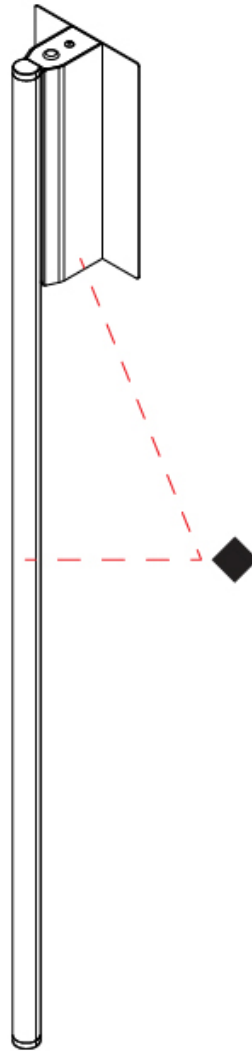

HILOW LINE SURFACE

D83449-

PROJECT

TYPE

SPECIFIER

QUANTITY

DATE

D