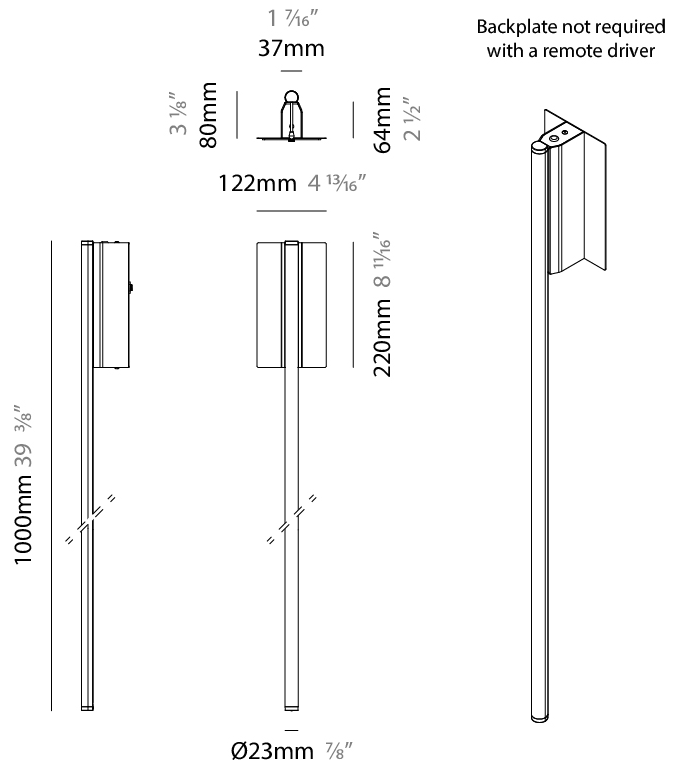

HILOW LINE SURFACE

D83449-

base number   Finish
Options

PROJECT	_____
TYPE	_____
SPECIFIER	_____
QUANTITY	_____
DATE	_____

1. To build a product code in our configurator select the specify button on the base model # product page
2. To build a manual product code on this datasheet choose from the options listed below in blue font and add the suffix to the base model #

GENERAL

Series: Hilow
Subseries: Hilow Line
Brand: Panzeri
Division: Design
Mounting Type: Surface
Mounting Location: Wall
Subcategory: Wall Effect

PHYSICAL

Shape: Abstract
Length (mm): 23
Length (in): 7/8
Height (mm): 1000
Height (in): 39 3/8
Extension (mm): 80
Extension (in): 3 1/8
Light Distribution: Indirect
Diffuser: Diffused
Fixture Finish: WHI / MBK / BRZ / MBR / TIM
Fixture Material: Aluminum Die Cast

ELECTRICAL

Lamp Type: LED
Input Wattage (W): 17
Dimming: Non-Dimming / Phase Dimming (120vac Only)
Driver Included: Yes
Driver Location: Integrated
Driver Type: Constant Voltage - Universal (Non-Dimming)
Driver Class: Class 2
Input Voltage (V): 120 - 277
Output Voltage (V): 24
Upon Request: 0-10V

LED

Number of LEDs: 1
Color Temperature (°K): 2700
Max. Delivered Lumen (lm): 1018
Nominal Lumen (lm): 1512
CRI: >90 CRI
Efficiency (%): 67.3
Efficacy (lm/w): 58.88
Lamp Life (hrs): 60000

OPTICAL

Optic°: Diffused

RATINGS AND CERTIFICATIONS

Certified By: Certified for North American Standards
IP rating: IP20