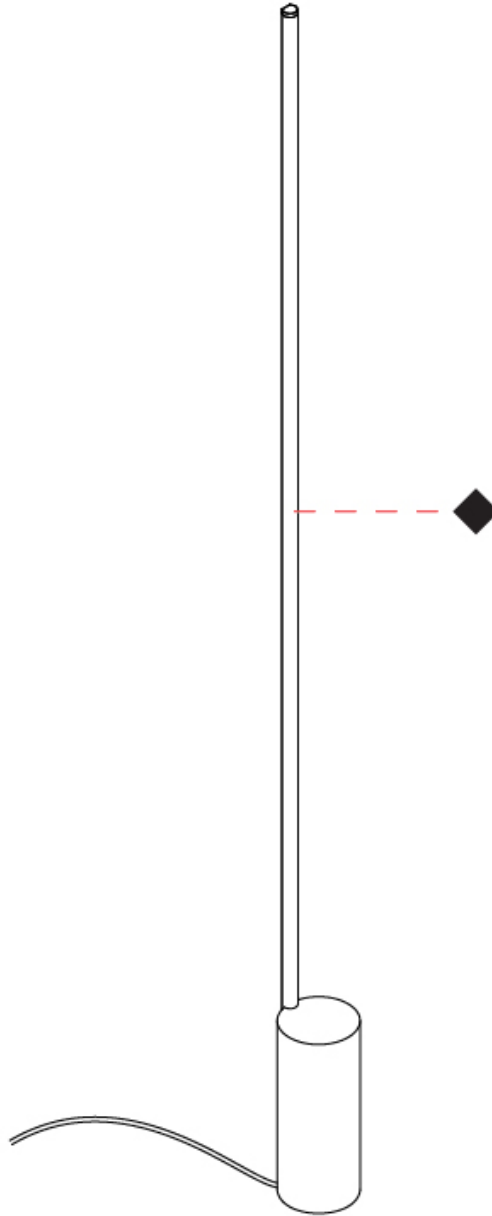

HILOW PORTABLE

D84385-

PROJECT _____

TYPE _____

SPECIFIER _____

QUANTITY _____

DATE _____

D