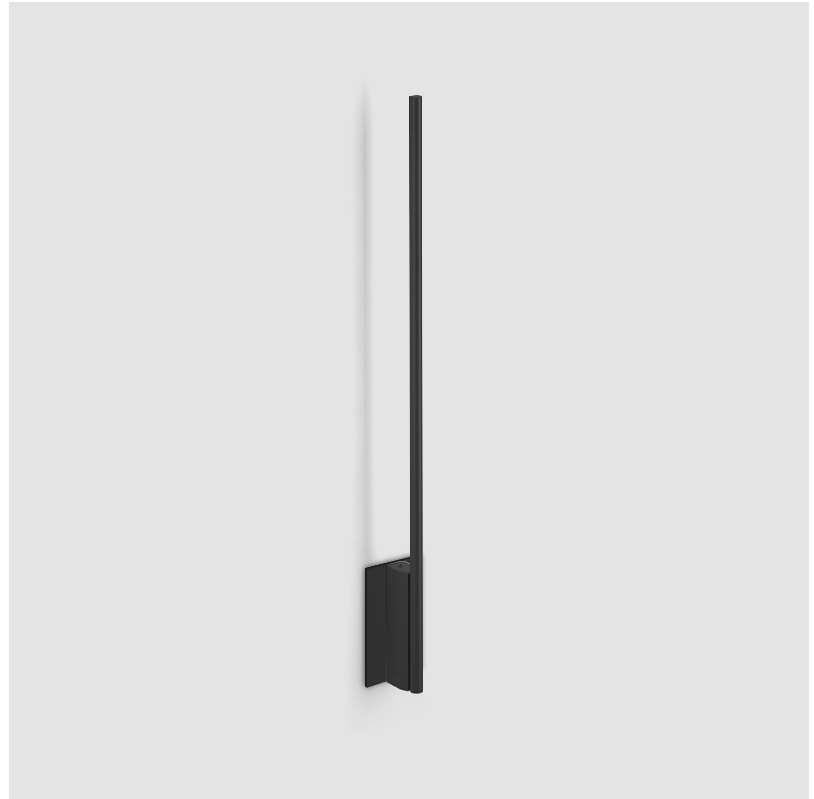

HILOW LINE SURFACE

D83449-

base number   Finish
Options

PROJECT	_____
TYPE	_____
SPECIFIER	_____
QUANTITY	_____
DATE	_____

1. To build a product code in our configurator select the specify button on the base model # product page
2. To build a manual product code on this datasheet choose from the options listed below in blue font and add the suffix to the base model #

GENERAL

Series: Hilow
Subseries: Hilow Line
Brand: Panzeri
Division: Design
Mounting Type: Surface
Mounting Location: Wall
Subcategory: Wall Effect

PHYSICAL

Shape: Abstract
Length (mm): 23
Length (in): 7/8
Height (mm): 1000
Height (in): 39 3/8
Extension (mm): 80
Extension (in): 3 1/8
Light Distribution: Indirect
Diffuser: Diffused
Fixture Finish: WHI / MBK / BRZ / MBR / TIM
Fixture Material: Aluminum Die Cast

ELECTRICAL

Lamp Type: LED
Input Wattage (W): 17
Dimming: Non-Dimming / Phase Dimming (120vac Only)
Driver Included: Yes
Driver Location: Integrated
Driver Type: Constant Voltage - Universal (Non-Dimming)
Driver Class: Class 2
Input Voltage (V): 120 - 277
Output Voltage (V): 24
Upon Request: 0-10V

LED

Number of LEDs: 1
Color Temperature (°K): 2700
Max. Delivered Lumen (lm): 1018
Nominal Lumen (lm): 1512
CRI: >90 CRI
Efficiency (%): 67.3
Efficacy (lm/w): 58.88
Lamp Life (hrs): 60000

OPTICAL

Optic°: Diffused

RATINGS AND CERTIFICATIONS

Certified By: Certified for North American Standards
IP rating: IP20